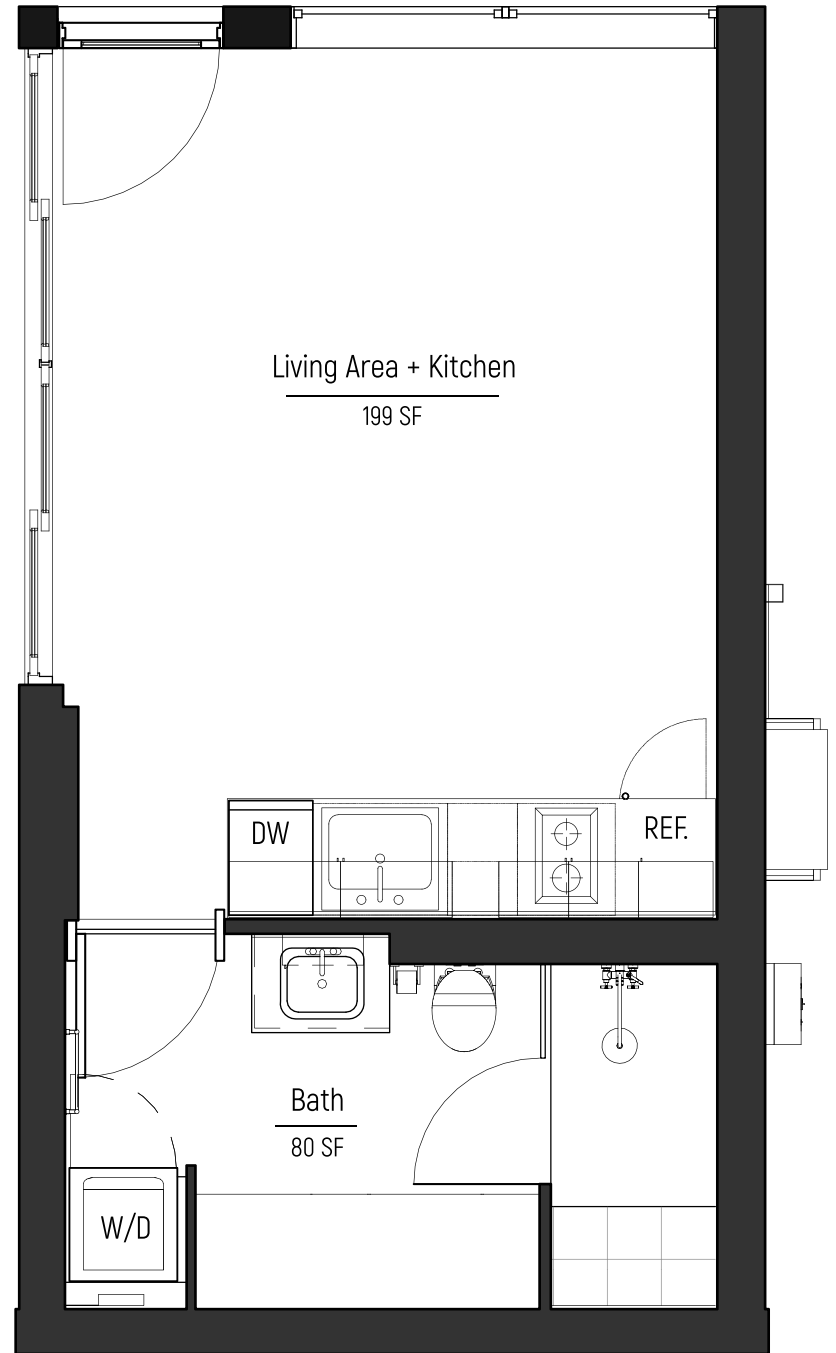

## Studio

Living Area + Kitchen/1 BA

Starting at \$115,000

Footprint: 350 sq. ft. Ceiling Height: 8 ft.

Approximate dimensions: 25' x 14'

610 85th Ave, Oakland, CA 94621

Contact us: [info@mightybuildings.com](mailto:info@mightybuildings.com)